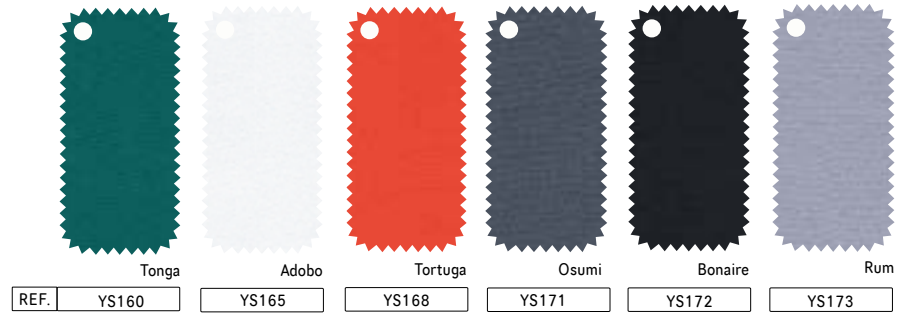

FINITIONS | AFWERKINGEN

ASSISE TAPISSEE ET DOSSIER TAPISSE
GESTOFFEERDE ZITTING EN RUGLEUNING

Polyester XTREME